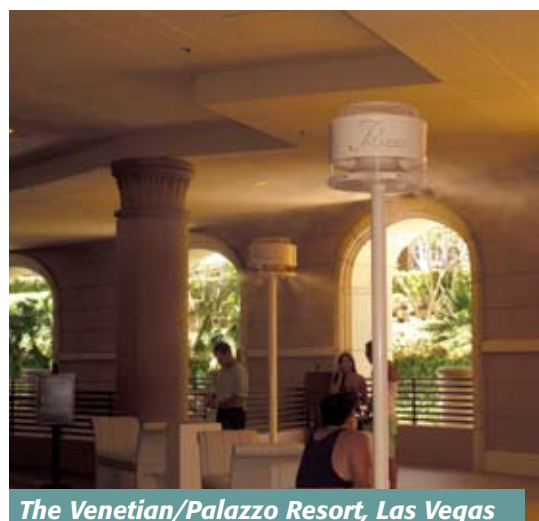

MISTING MADE COOLER
MIST360TM FAN

Large Florida Amusement Park

MISTING MADE COOLER
MIST360 FAN™

**Better cooling.
 Better looking.
 Better for business.**

Efficient and attractive cooling

Mist360™ fans are engineered to cool outdoor areas, no matter how high the humidity, with a unique 360° broadcast of cool air and the finest mist available. Energy and water efficient, the Mist360 fan is unrivaled for its ability to cool outdoor spaces without the excessive moisture problems common with traditional misting systems.

- Mist360 Classic—12 nozzles, 20-foot broadcast zone
- Mist360 Breeze—10 nozzles, 15-foot broadcast zone

Las Ventanas al Paraíso, Mexico

Del Frisco's Grille, Phoenix AZ

Del Frisco's Grille, Washington DC

The Venetian/Palazzo Resort, Las Vegas

Troon North Golf Club, Arizona

Rattlecan, Las Vegas

Patio Areas that generate income year round

Transform your outdoor patio into a **destination**. Combine a Mist360 fan with an Alfresco365™ cantilever umbrella and you've created the optimum outdoor space, providing shade and cooling during the hotter months. Add a heater and your guests can dine alfresco 365 days of the year.

Broadcasts cool air 360 degrees.

Cools 20°F to 40°F (10°C to 20°C).

Ruby-orifice nozzles provide the 'driest' mist available.

Mounts to ceiling with standard fan mounts.

Cantilever and Pole mounts available.